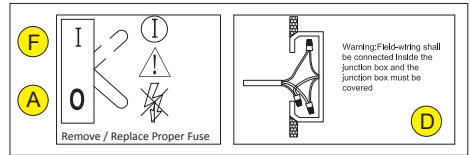

Installation Manual

VANITY MIRROR LIGHT (KL-VMLHHWW)

Installation must be done by a licensed electrician.

Suitable for use indoor only

②

Product Code	Wattage	Mirror Size (HxWxD mm)	Sandblasted Border (mm)	Packing	
				Qty / Ctn (PCS)	Ctn Size(mm)
KL-VML0202	40W	750 x 750x 65	50	1	81x81x10
KL-VML0203	50W	750 x 1065 x 65	60	1	81x112.5x10
KL-VML0303	60W	1065 x 1065 x 65	60	1	112.5x112.5x10
KL-VML0304	66W	1065 x 1370 x 65	60	1	112.5x142.5x10
KL-VML0404	72W	1370 x 1370 x 65	60	1	142.5x142.5x10

The mirror style and / or size may differ from what you have actually purchased. All our illuminated mirrors are installed and maintained in the same way as illustrated.