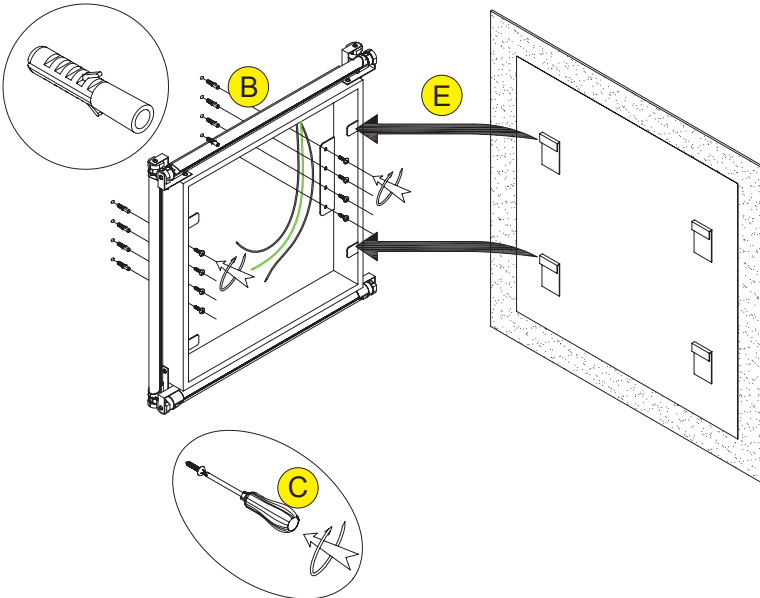

Installation Manual

VANITY MIRROR LIGHT (KL-VMLHHWW)

Installation must be done by a licensed electrician.

Suitable for use indoor only

②

Product Code	Wattage	Mirror Size (HxWxD mm)	Sandblasted Border (mm)	Packing	
				Qty / Ctn (PCS)	Ctn Size(mm)
KL-VML0202	40W	750 x 750x 65	50	1	81x81x10
KL-VML0203	50W	750 x 1065 x 65	60	1	81x112.5x10
KL-VML0303	60W	1065 x 1065 x 65	60	1	112.5x112.5x10
KL-VML0304	66W	1065 x 1370 x 65	60	1	112.5x142.5x10
KL-VML0404	72W	1370 x 1370 x 65	60	1	142.5x142.5x10

The mirror style and / or size may differ from what you have actually purchased. All our illuminated mirrors are installed and maintained in the same way as illustrated.