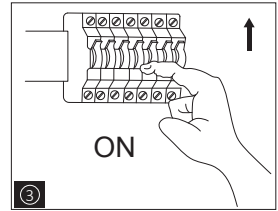

Installation Manual

VANITY MIRROR LIGHT (KL-VMLHHWW)

Installation must be done by a licensed electrician.

Suitable for use indoor only

②

Product Code	Wattage	Mirror Size (HxWxD mm)	Sandblasted Border (mm)	Packing	
				Qty / Ctn (PCS)	Ctn Size(mm)
KL-VML0202	40W	750 x 750x 65	50	1	81x81x10
KL-VML0203	50W	750 x 1065 x 65	60	1	81x112.5x10
KL-VML0303	60W	1065 x 1065 x 65	60	1	112.5x112.5x10
KL-VML0304	66W	1065 x 1370 x 65	60	1	112.5x142.5x10
KL-VML0404	72W	1370 x 1370 x 65	60	1	142.5x142.5x10