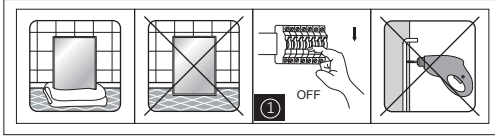

Installation Manual

VANITY MIRROR LIGHT (KL-VMLHHWW)

Installation must be done by a licensed electrician.

Suitable for use indoor only

②

Product Code	Wattage	Mirror Size (HxWxD mm)	Sandblasted Border (mm)	Packing	
				Qty / Ctn (PCS)	Ctn Size(mm)
KL-VML0202	40W	750 x 750x 65	50	1	81x81x10
KL-VML0203	50W	750 x 1065 x 65	60	1	81x112.5x10
KL-VML0303	60W	1065 x 1065 x 65	60	1	112.5x112.5x10
KL-VML0304	66W	1065 x 1370 x 65	60	1	112.5x142.5x10
KL-VML0404	72W	1370 x 1370 x 65	60	1	142.5x142.5x10

The mirror style and / or size may differ from what you have actually purchased. All our illuminated mirrors are installed and maintained in the same way as illustrated.